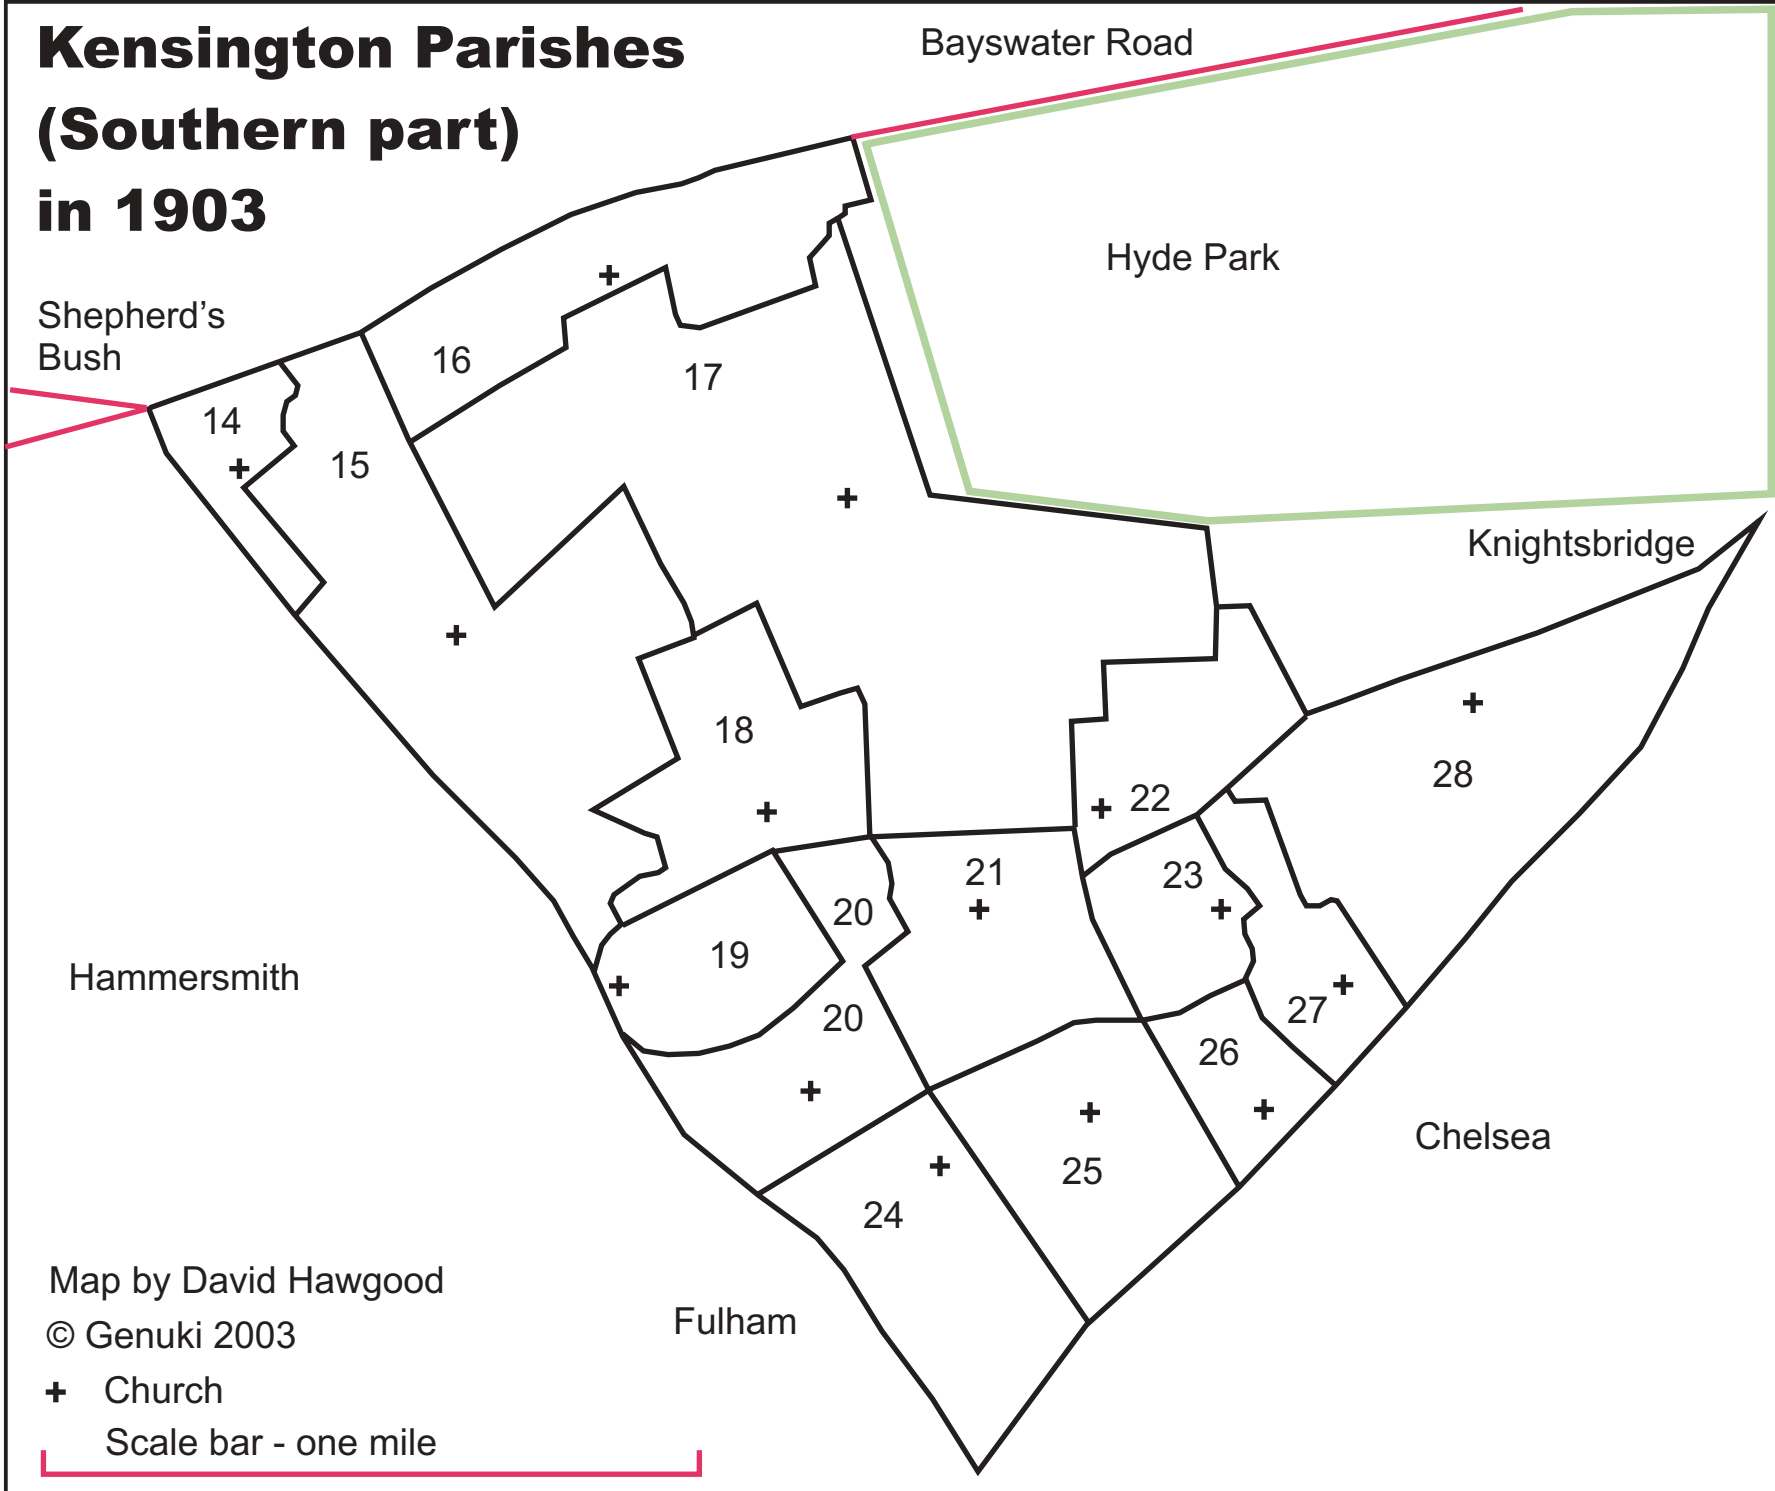

Kensington Parishes (Southern part) in 1903

Map by David Hawgood

© Genuki 2003

+ Church

Scale bar - one mile