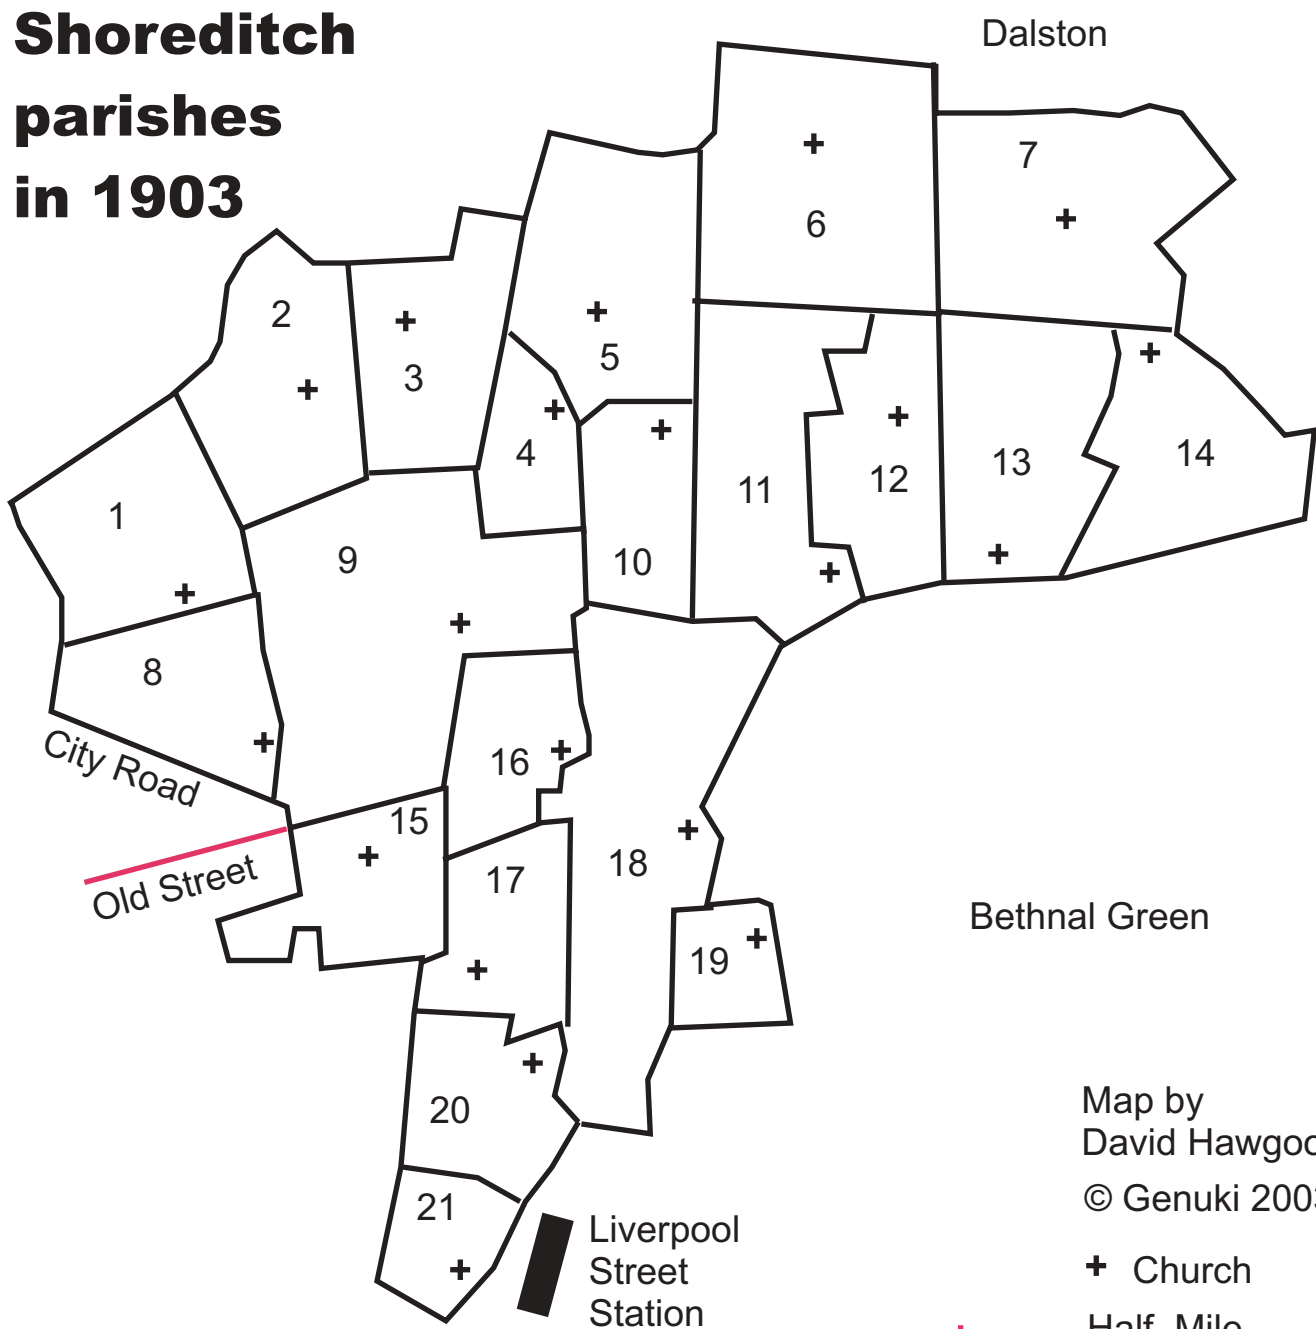

# Shoreditch parishes in 1903

Map by  
David Hawgood  
© Genuki 2003  
+ Church  
Half Mile